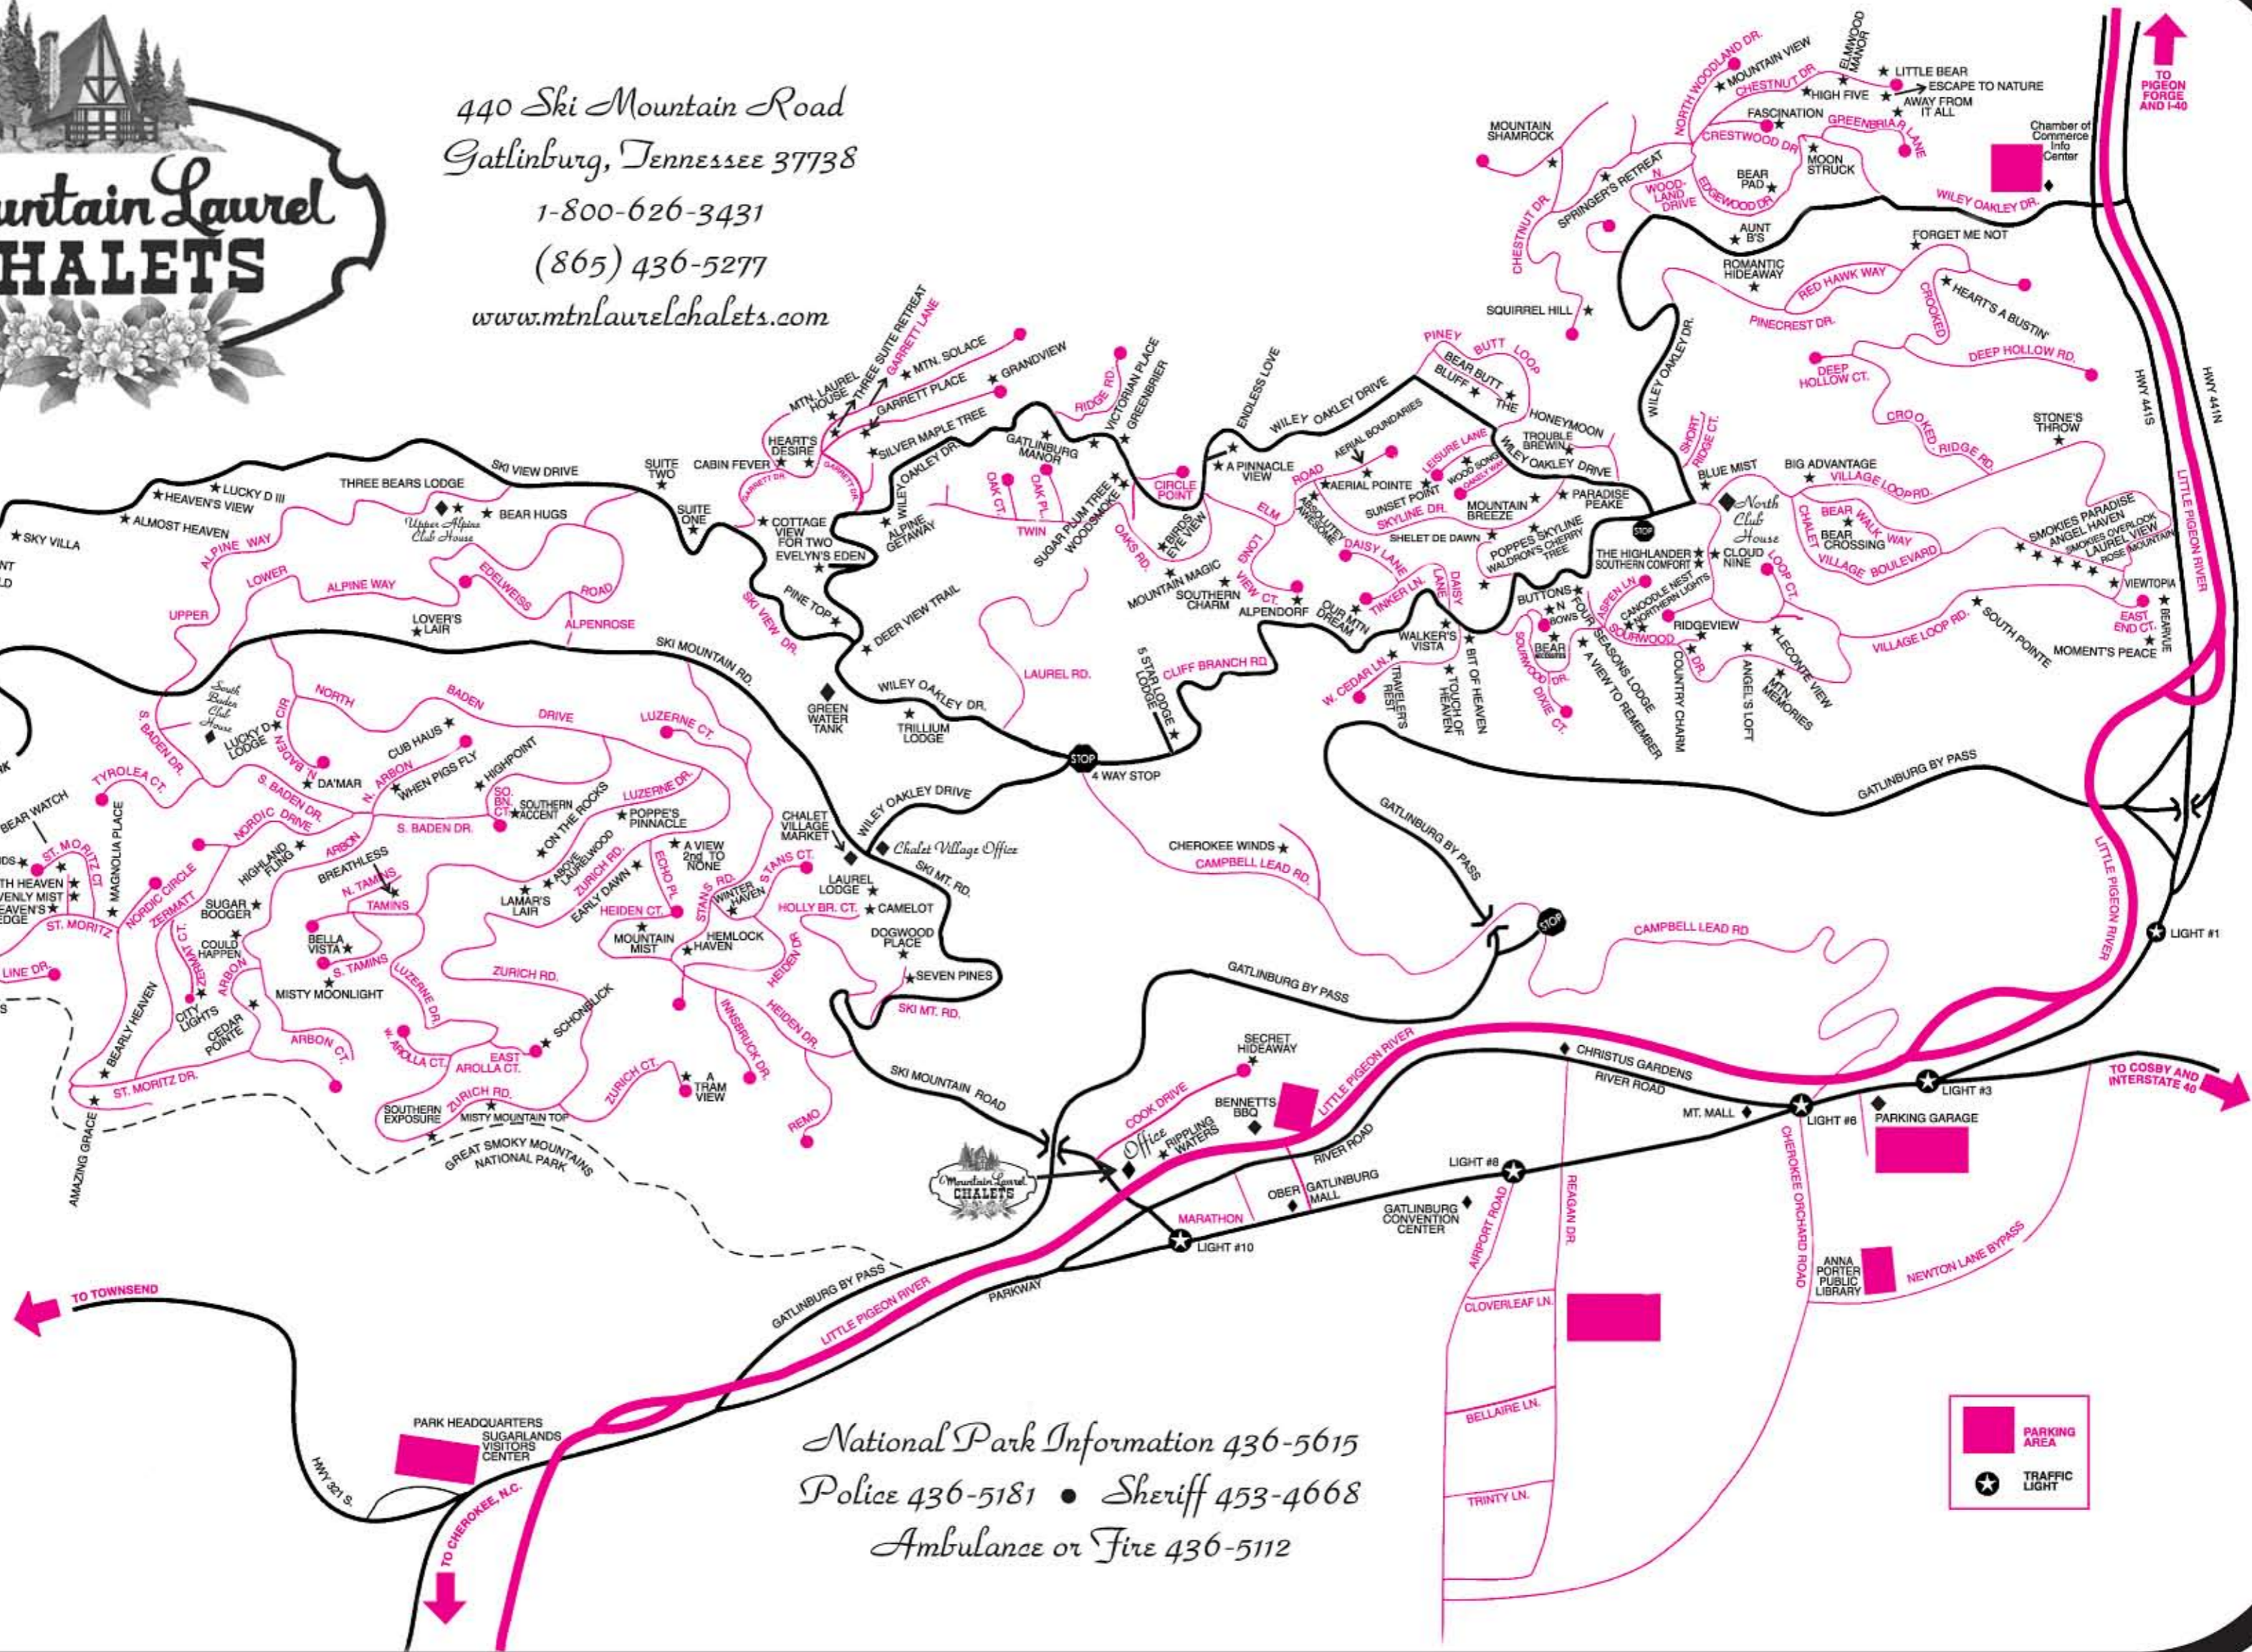

# CHANGES MADE 9-14-11

440 Ski Mountain Road  
 Gatlinburg, Tennessee 37738  
 1-800-626-3431  
 (865) 436-5277  
 www.mtnlaurelchalets.com

National Park Information 436-5615  
 Police 436-5181 • Sheriff 453-4668  
 Ambulance or Fire 436-5112